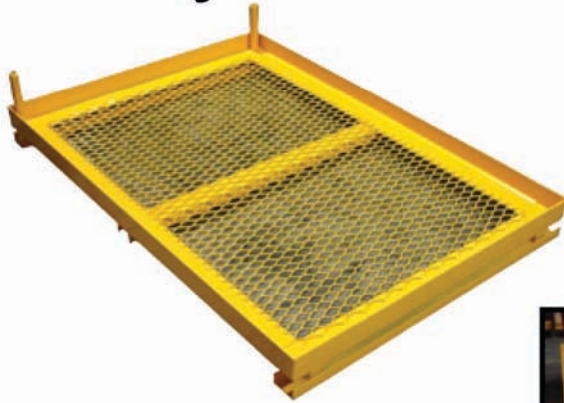

JAXRAX SCAFFOLD STORAGE SYSTEM

Now, from Bil-Jax an easy and safer way to store and transport frames, the JaxRax. The JaxRax accepts from one to 25 frames. The JaxRax can easily be transported by a forklift.

Comes **COMPLETE** with two adjustable straps.

Securing frames for material handling and transport to and from a job.

| Part No. | Description | Wt.# |
|----------|--|------|
| 0110-251 | JaxRax System (#6 / #7 Tube Dia. Frames) | 170 |
| 0110-252 | JaxRax System (#5 Tube Dia. Frames) | 170 |